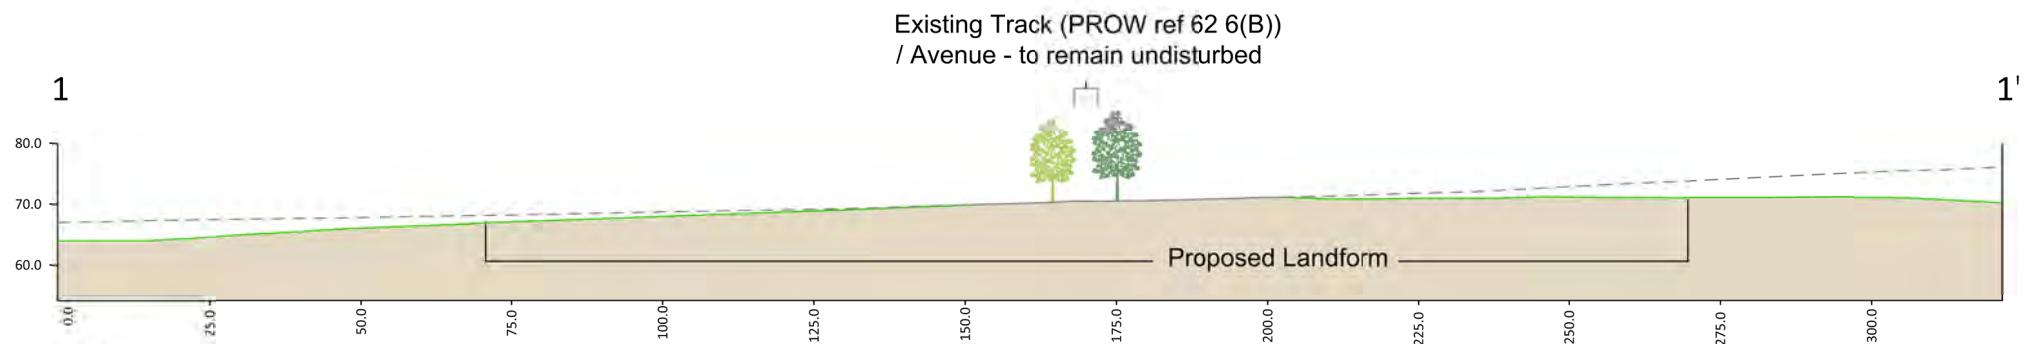

LEGEND

-  Existing Ground Levels
-  Proposed Restoration Landform
-  Proposed Restoration Parkland & Avenue Tree Planting

SECTION 1

SECTION 2

SECTION 3

PROJECT:
Lea Castle Farm

TITLE:
Restoration Sections - The Avenue

REF NO:
KD.LCF.036

DATE: **September 2020** SCALE: **1:1,250 @ A3**

STATUS:
FINAL