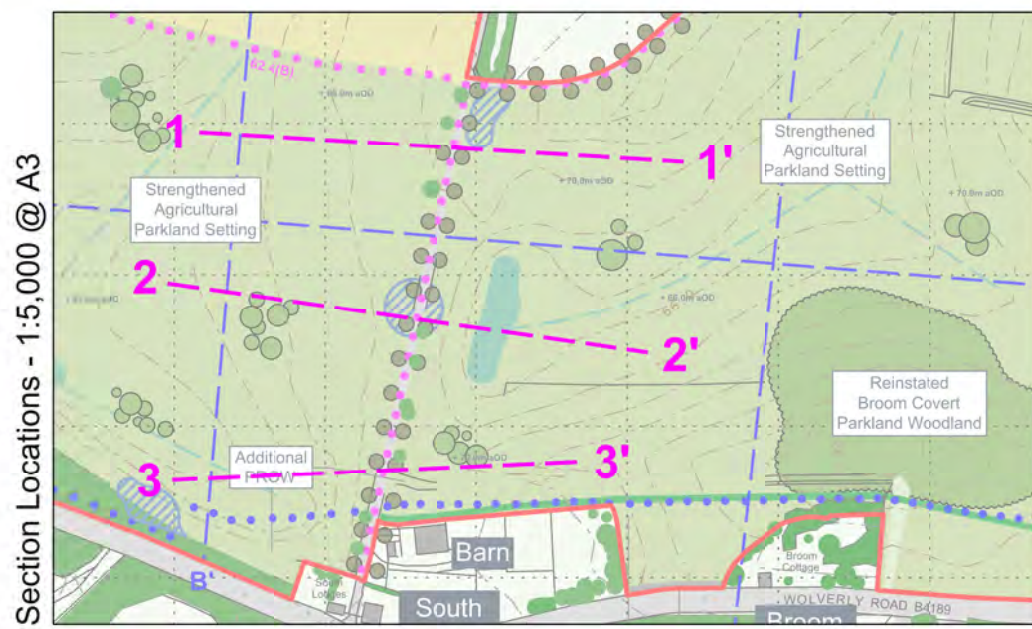

LEGEND

-  Existing Ground Levels
-  Proposed Restoration Landform
-  Proposed Restoration Parkland & Avenue Tree Planting

SECTION 1

SECTION 2

SECTION 3

PROJECT:
Lea Castle Farm

TITLE:
Restoration Sections - The Avenue

REF NO:
KD.LCF.036

DATE: **September 2020** SCALE: **1:1,250 @ A3**

STATUS:
FINAL