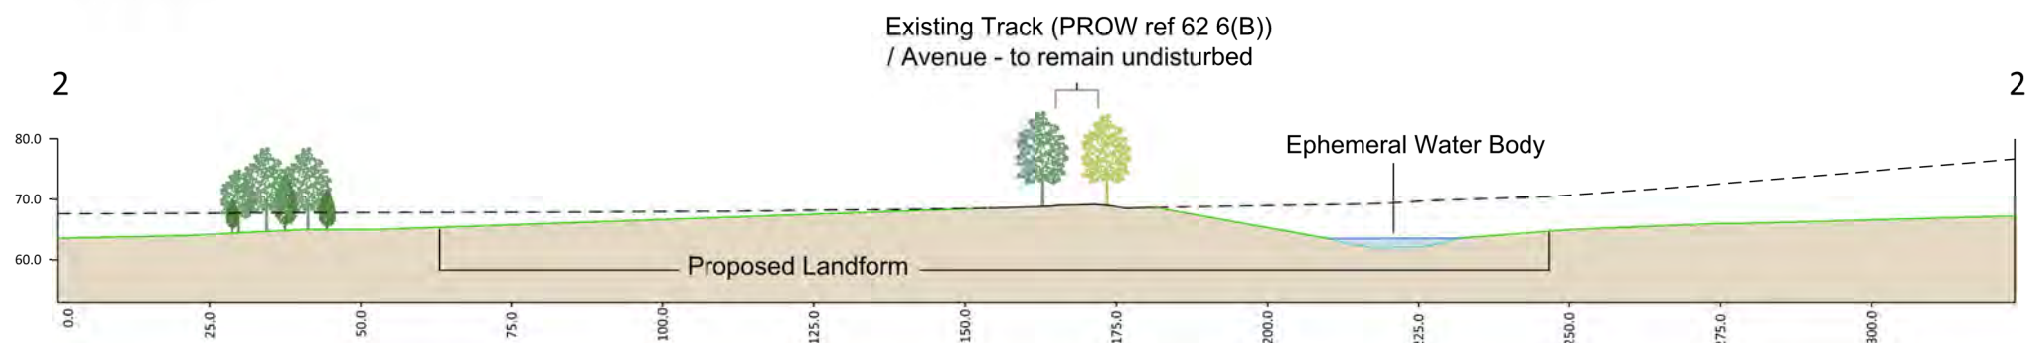

LEGEND

-  Existing Ground Levels
-  Proposed Restoration Landform
-  Proposed Restoration Parkland & Avenue Tree Planting

SECTION 1

SECTION 2

SECTION 3

PROJECT:
Lea Castle Farm

TITLE:
Restoration Sections - The Avenue

REF NO:
KD.LCF.036

DATE: **September 2020** SCALE: **1:1,250 @ A3**

STATUS:
FINAL