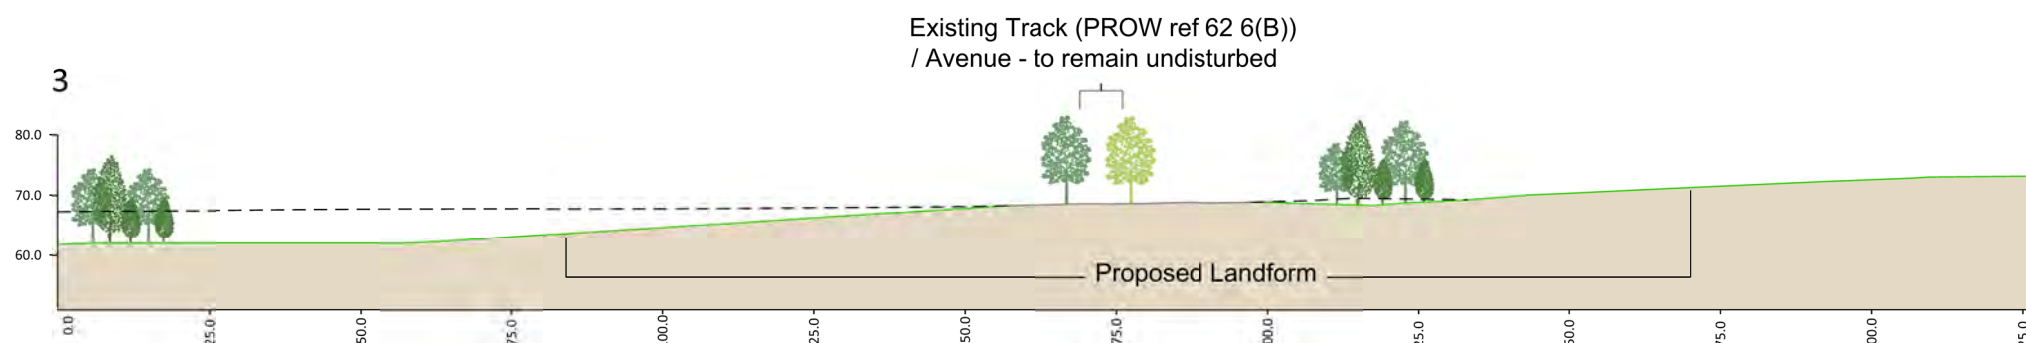

LEGEND

-  Existing Ground Levels
-  Proposed Restoration Landform
-  Proposed Restoration Parkland & Avenue Tree Planting

SECTION 1

SECTION 2

SECTION 3

PROJECT:
Lea Castle Farm

TITLE:
Restoration Sections - The Avenue

REF NO:
KD.LCF.036

DATE: **September 2020** SCALE: **1:1,250 @ A3**

STATUS:
FINAL